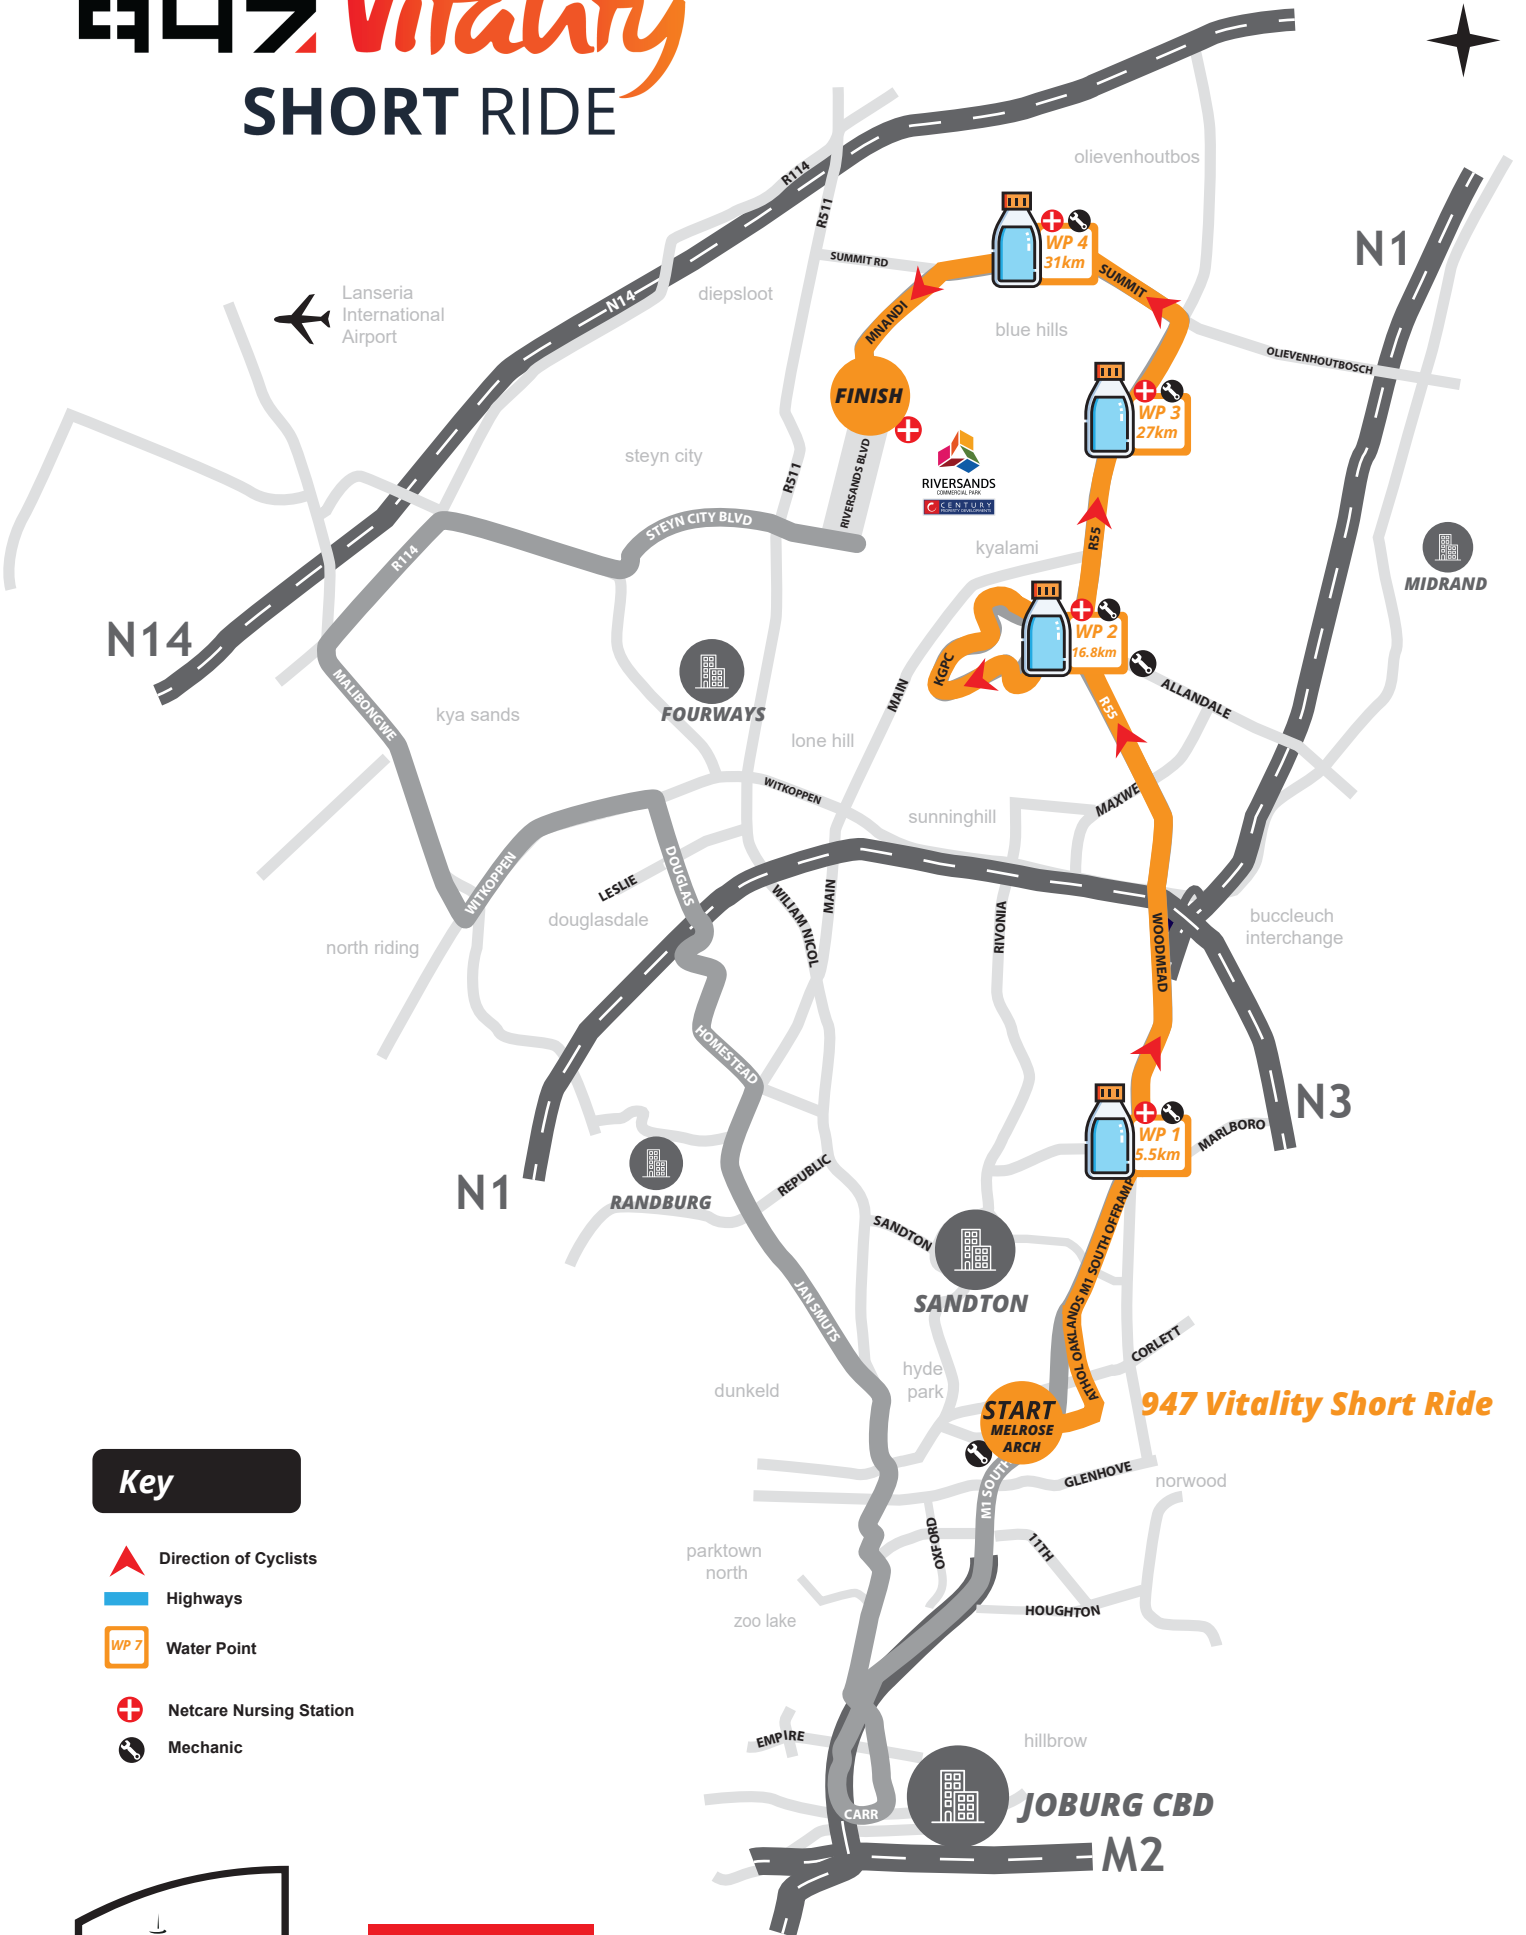

# 947 Vitality SHORT RIDE

## Key

-  Direction of Cyclists
-  Highways
-  Water Point
-  Netcare Nursing Station
-  Mechanic

947 Vitality Short Ride

Subject to change without prior notice. This route plan will be updated as and when needed.