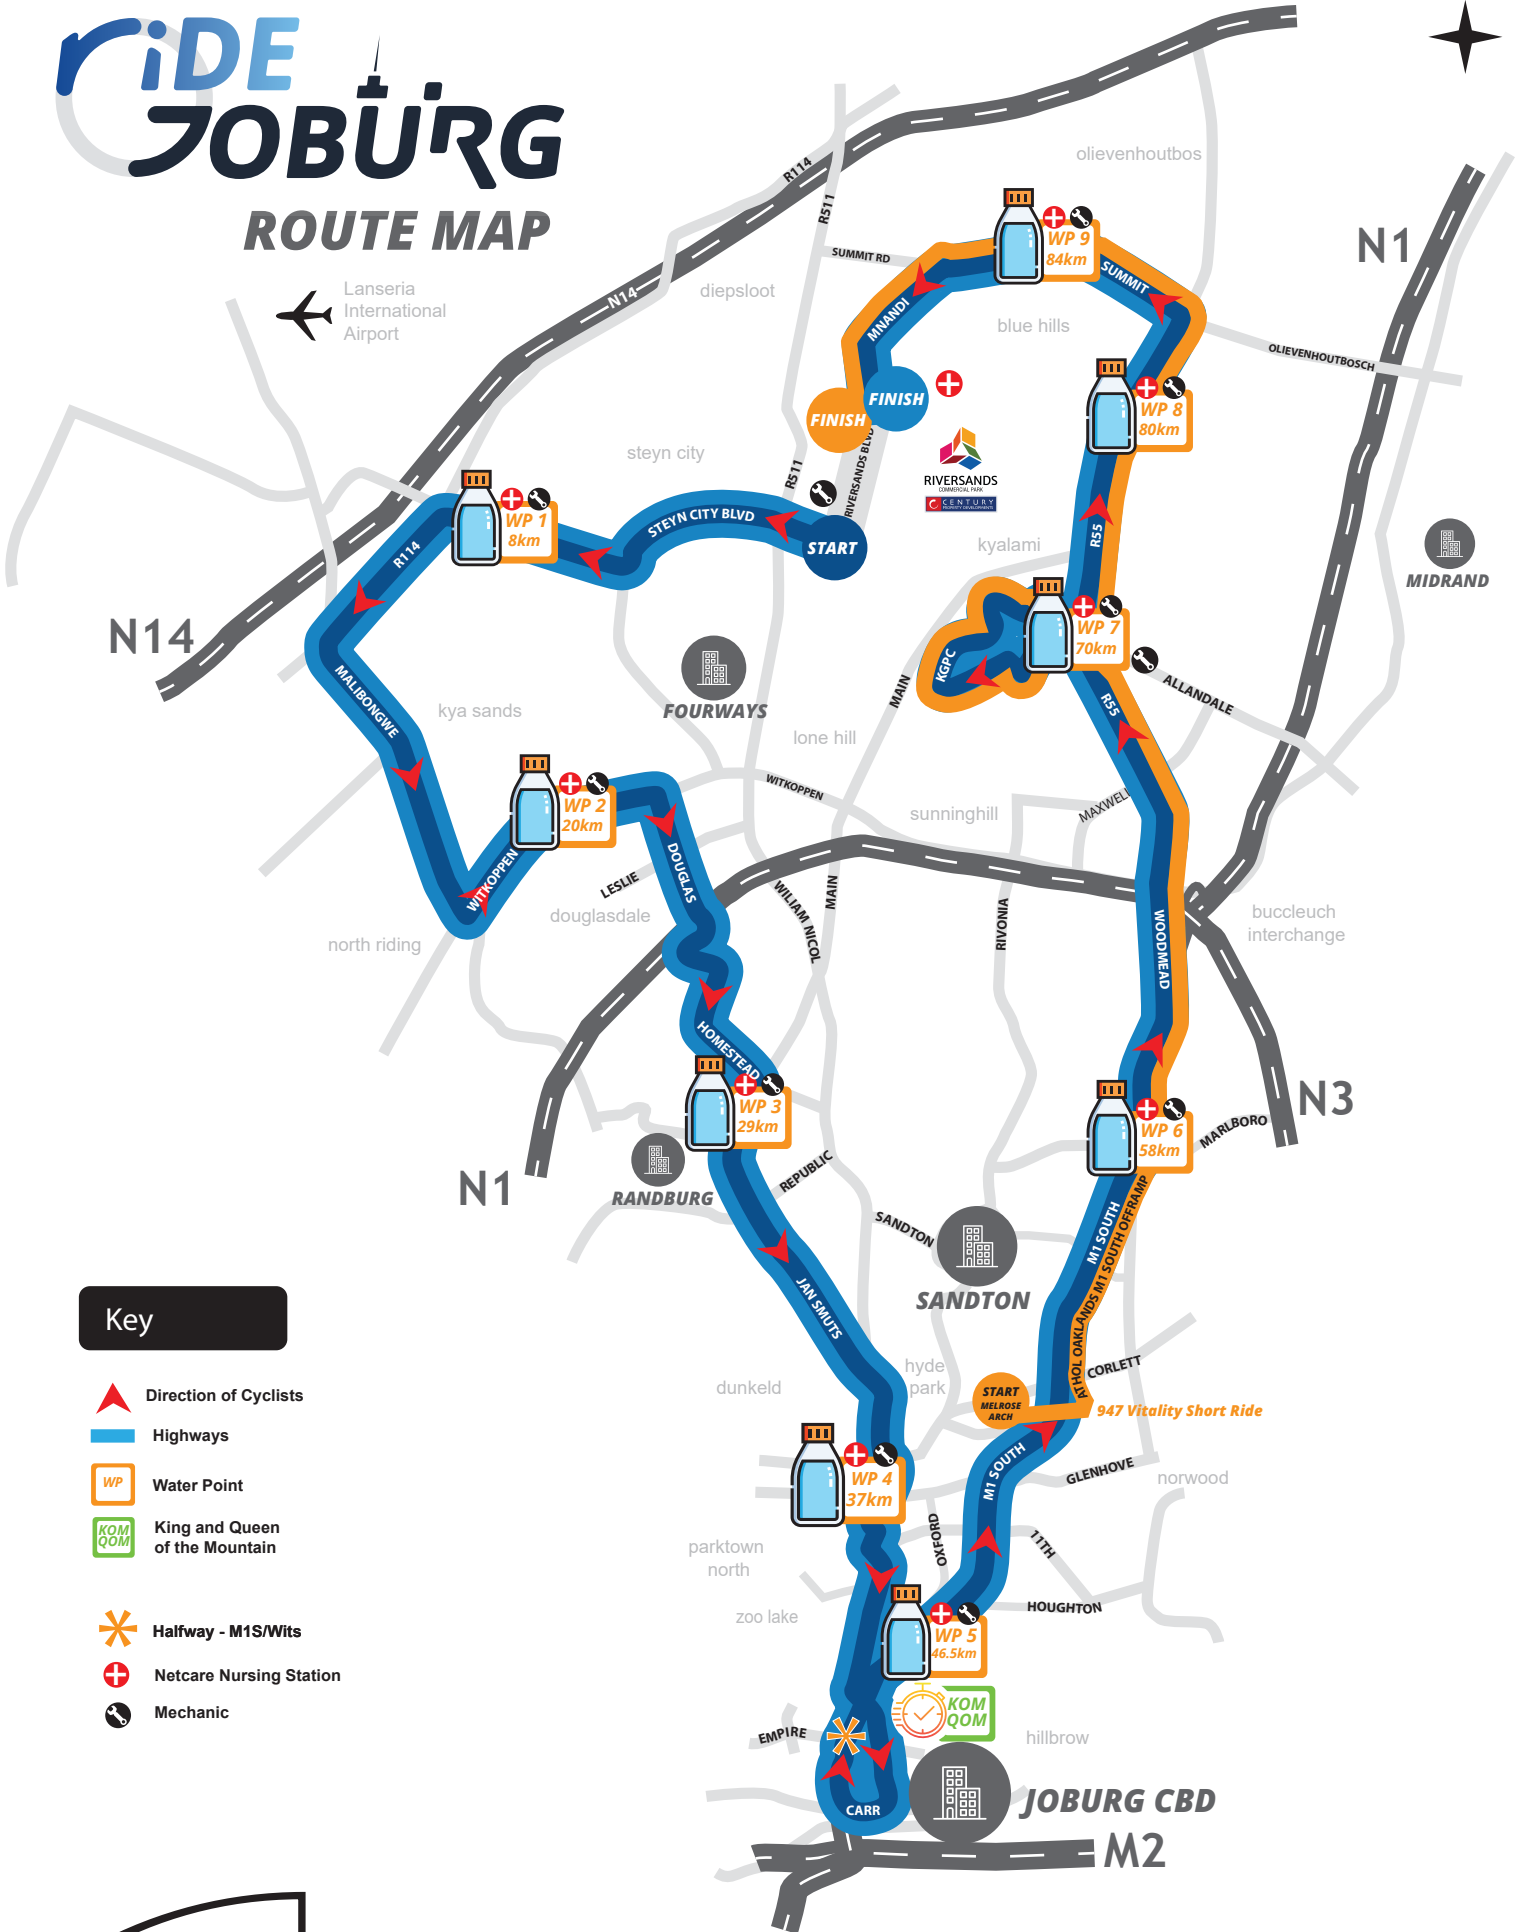

RIDE JOBURG

ROUTE MAP

Key

-  Direction of Cyclists
-  Highways
-  Water Point
-  King and Queen of the Mountain
-  Halfway - M1S/Wits
-  Netcare Nursing Station
-  Mechanic

Subject to change without prior notice.
This route plan will updated as and when needed.